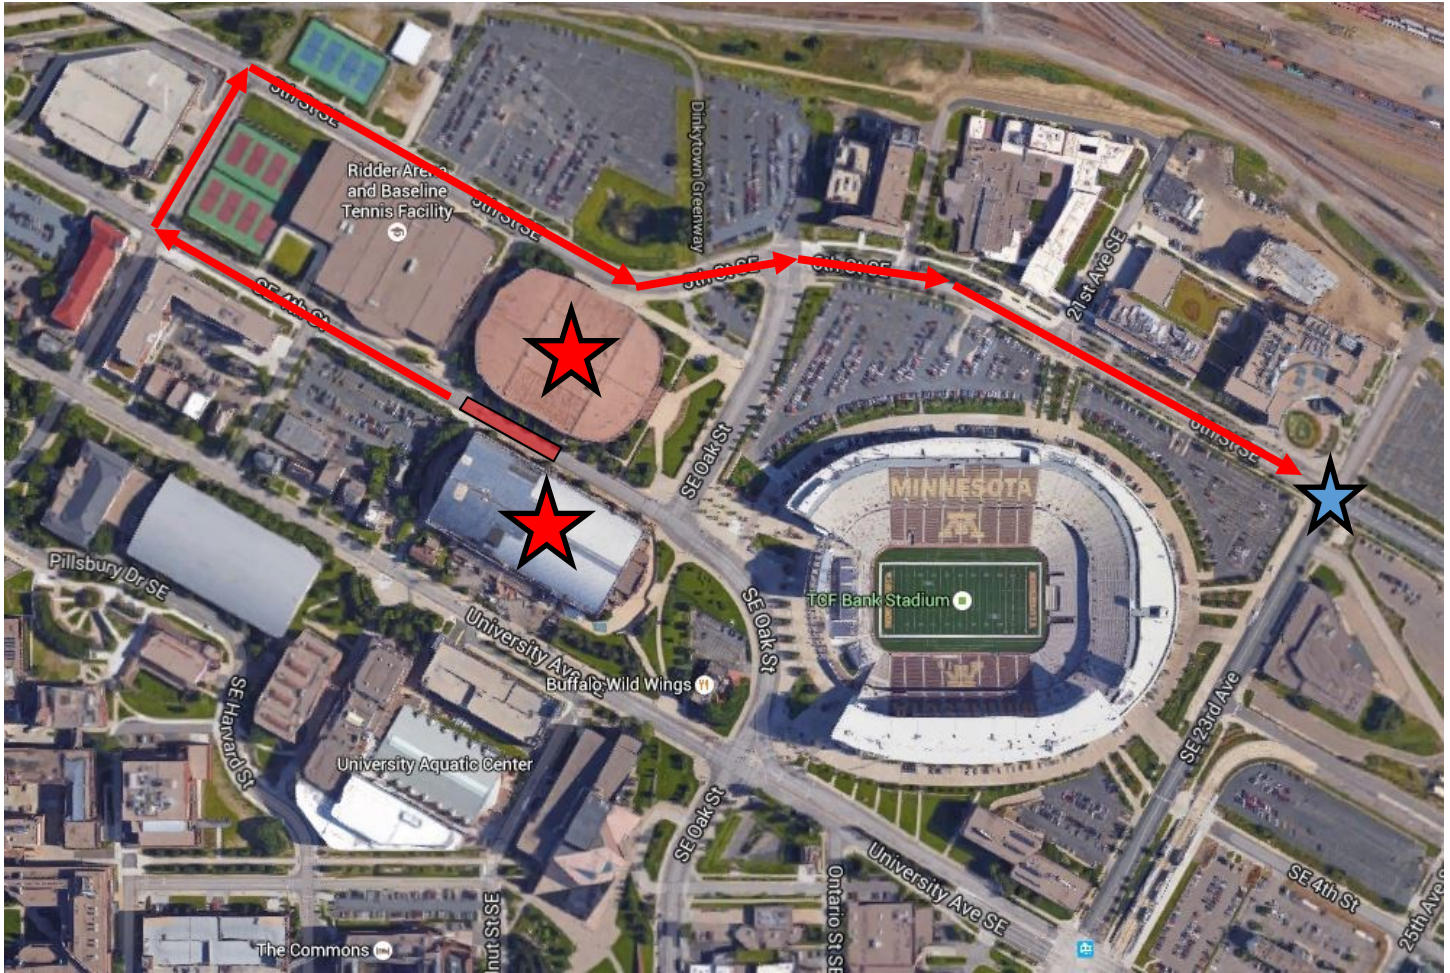

## Directions

Those traveling on I-35W will have the easiest access to the 4th St Ramp.

1. Take the 4th St/University Ave Exit off of I-35W.
2. Turn onto University Ave. SE
3. Take a left onto 13th Ave SE
4. Take a right onto 5th St SE
5. Continue on 5th St SE and take a left onto 17th Ave SE
6. Entry into the ramp will be on your right

## Directions

Those traveling on I-94 will have the easiest access to the Oak St Ramp.

1. Take the Huron Blvd Exit off of I-94.
2. Take a left onto Fulton St SE
3. Take a right onto Oak St and the ramp will be on your right

# FIRST ROBOTICS - 4TH ST DROP-OFF

**Mariucci Arena/Williams Arena**

**Bus Staging**

**Drop-off Zone**

## Directions

Those traveling on I-94 will have the easiest access to the drop area.

1. Take the Huron Blvd Exit off of I-94.
2. Continue straight onto 23rd Ave SE
3. Take a left onto 6th St SE
4. Turn left onto SE Oak St
5. Take a right onto 4th St SE
6. Drop right on either side of 4th St SE for teams to get to Mariucci or Williams Arena
7. After drop off is complete, continue on 4th St SE
8. Take a right onto 17th Ave SE
9. Take a right onto 5th St SE
10. Continue onto 6th St SE
11. Stage buses on side of road next to Ski-U-Mah Lot on 6th St SE