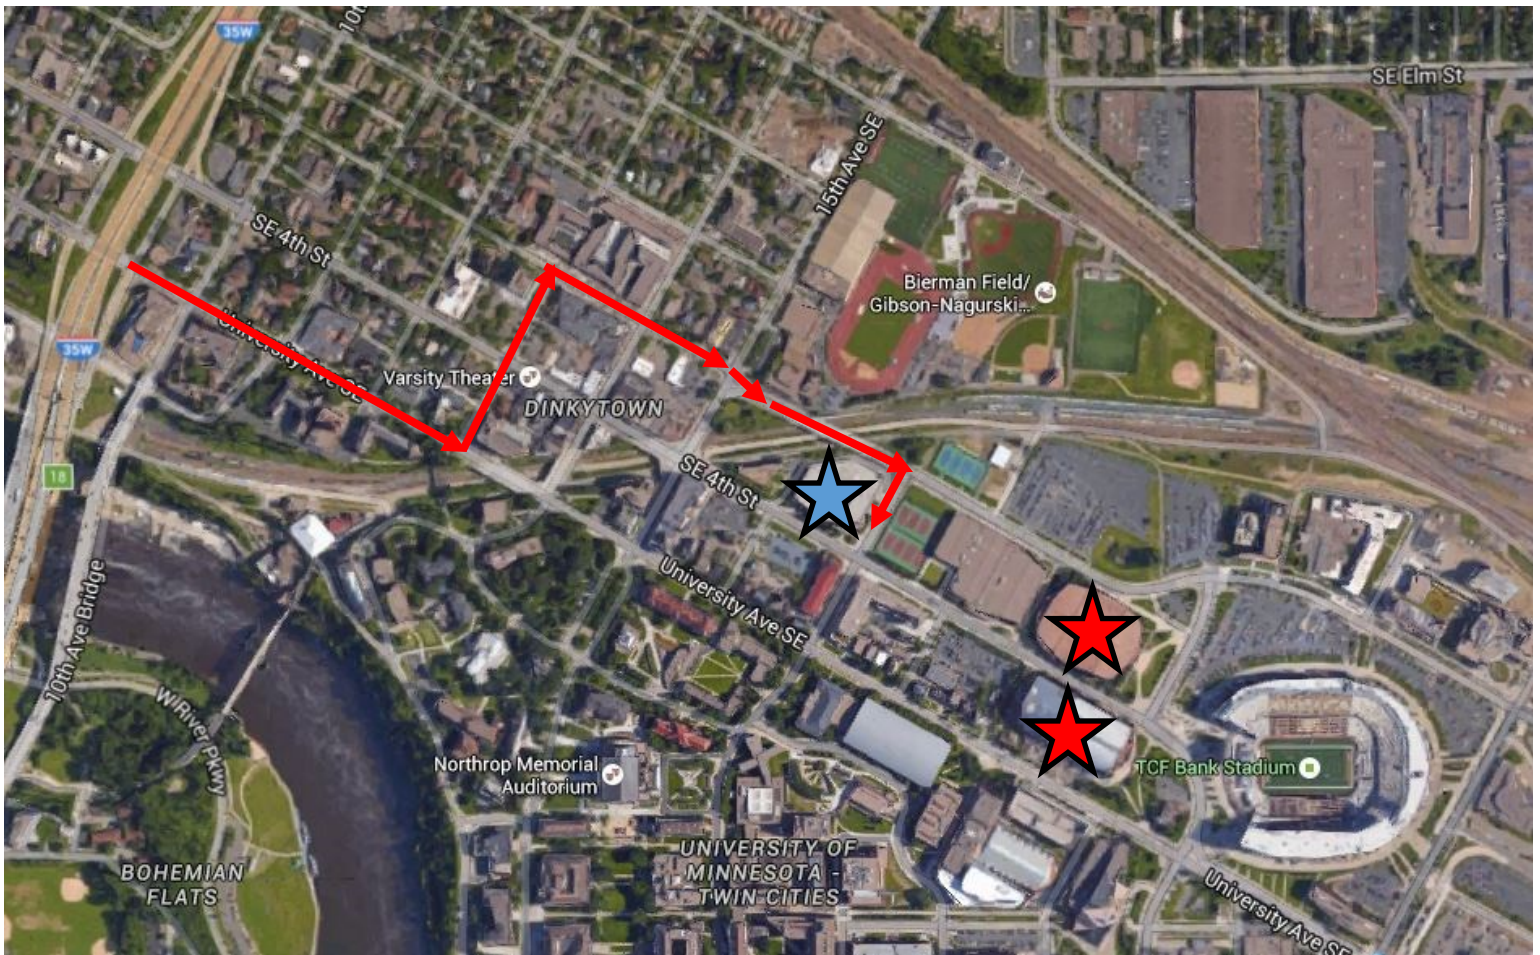

# FIRST ROBOTICS - 4TH STREET RAMP

Mariucci Arena/Williams Arena

4th St Ramp

## Directions

Those traveling on I-35W will have the easiest access to the 4th St Ramp.

1. Take the 4th St/University Ave Exit off of I-35W.
2. Turn onto University Ave. SE
3. Take a left onto 13th Ave SE
4. Take a right onto 5th St SE
5. Continue on 5th St SE and take a left onto 17th Ave SE
6. Entry into the ramp will be on your right

## Directions

Those traveling on I-94 will have the easiest access to the Oak St Ramp.

1. Take the Huron Blvd Exit off of I-94.
2. Take a left onto Fulton St SE
3. Take a right onto Oak St and the ramp will be on your right

## Directions

Those traveling on I-94 will have the easiest access to the drop area.

1. Take the Huron Blvd Exit off of I-94.
2. Continue straight onto 23rd Ave SE
3. Take a left onto 6th St SE
4. Turn left onto SE Oak St
5. Take a right onto 4th St SE
6. Drop right on either side of 4th St SE for teams to get to Mariucci or Williams Arena
7. After drop off is complete, continue on 4th St SE
8. Take a right onto 17th Ave SE
9. Take a right onto 5th St SE
10. Continue onto 6th St SE
11. Stage buses on side of road next to Ski-U-Mah Lot on 6th St SE